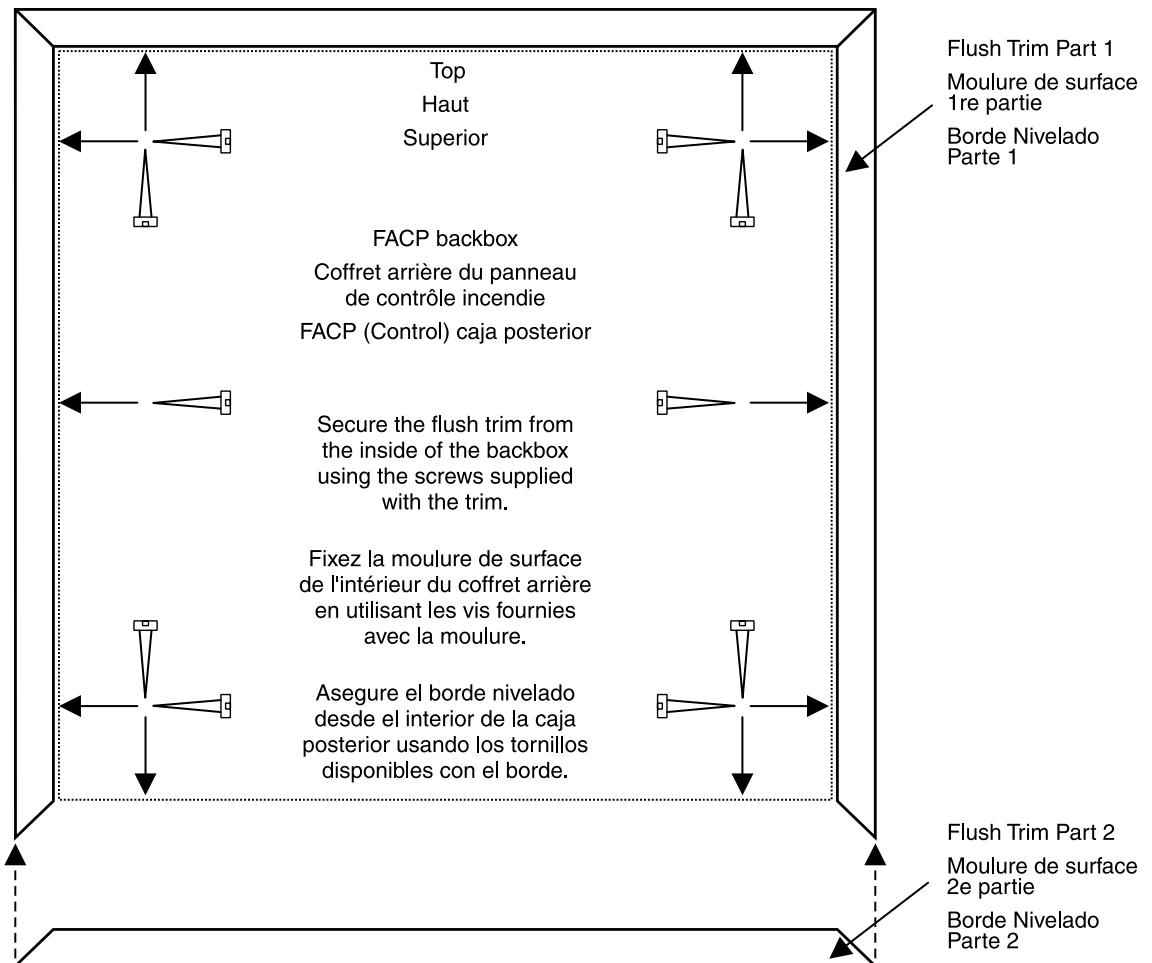

# CFP-100

Flush Trim for CFP-102/105 Fire Panels

Moulure de surface pour les : Panneaux incendie CFP-102/105

Borde Nivelado para CFP-102/105 Controles de Incendio

**WARNING:** Please refer to the System Instruction Manual for information on limitations regarding product use and function and information on the limitations as to liability of the manufacturer.